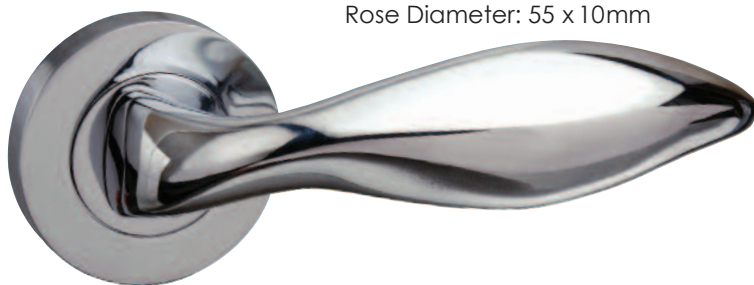

**Gibraltar** M-83 SN/NP

Handle Length: 125mm  
Rose Diameter: 50 x 10mm

**Matching WC Turns**

**Valencia** M-85 SN/NP

Handle Length: 120mm  
Rose Diameter: 50 x 10mm

M-85 BP

- M - WC - SN/CP
- M - WC - SN/NP
- M - WC - SN
- M - WC - BP
- M - WC - CP

**Barcelona** M-86 SN

Handle Length: 135mm  
Rose Diameter: 50 x 10mm

M-86 BP

**Catania** M-108 CP

Handle Length: 135mm  
Rose Diameter: 55 x 10mm

**Tunis** M-125 SN/CP

Handle Length: 125mm  
Rose Diameter: 50 x 10mm

**Terassa** M-189 SN

Handle Length: 120mm  
Rose Diameter: 50 x 10mm

**Toulon** M-191 SN/CP

Handle Length: 140mm  
Rose Diameter: 50 x 10mm

## Radius Edge Rose

All Mediterranean Designer Levers and Escutcheons are available with a radius edged rose, as illustrated below. For radius edge rose levers please prefix code with 'R'. Example: RM-60-SN