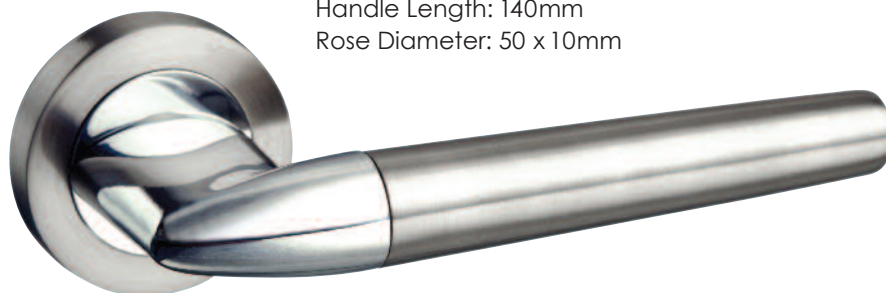

**Gibraltar** M-83 SN/NP

Handle Length: 125mm  
Rose Diameter: 50 x 10mm

**Matching WC Turns**

**Valencia** M-85 SN/NP

Handle Length: 120mm  
Rose Diameter: 50 x 10mm

M-85 BP

- M - WC - SN/CP
- M - WC - SN/NP
- M - WC - SN
- M - WC - BP
- M - WC - CP

**Barcelona** M-86 SN

Handle Length: 135mm  
Rose Diameter: 50 x 10mm

M-86 BP

**Catania** M-108 CP

Handle Length: 135mm  
Rose Diameter: 55 x 10mm

**Tunis** M-125 SN/CP

Handle Length: 125mm  
Rose Diameter: 50 x 10mm

**Terassa** M-189 SN

Handle Length: 120mm  
Rose Diameter: 50 x 10mm

**Toulon** M-191 SN/CP

Handle Length: 140mm  
Rose Diameter: 50 x 10mm

## Radius Edge Rose

All Mediterranean Designer Levers and Escutcheons are available with a radius edged rose, as illustrated below. For radius edge rose levers please prefix code with 'R'. Example: RM-60-SN