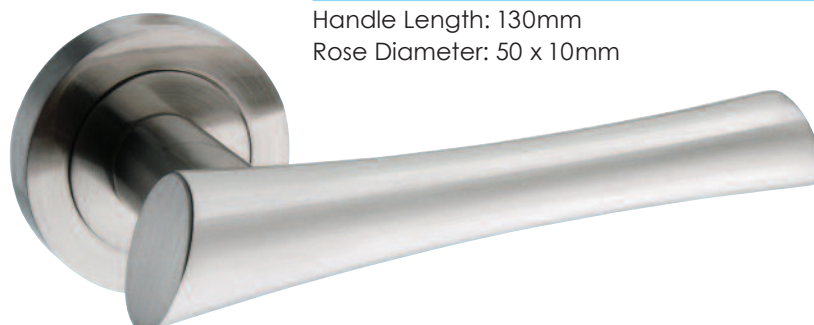

## KEY TO PRODUCT FINISHES

CP: Chrome Plated

SN: Satin Nickel

SN/CP: Satin Nickel and Chrome Plated

SN/NP: Satin Nickel and Nickel Plated

BP: Brassed Plated

**Malaga** M-27 BP

Handle Length: 130mm  
Rose Diameter: 50 x 10mm

M-27 SN

**Ibiza** M-46 SN/NP

Handle Length: 130mm  
Rose Diameter: 50 x 10mm

**Pescara** M-50 SN/CP

Handle Length: 130mm  
Rose Diameter: 50 x 10mm

**Messina** M-53 SN/NP

Handle Length: 130mm  
Rose Diameter: 50 x 10mm

**Corsica** M-60 SN

Handle Length: 130mm  
Rose Diameter: 50 x 10mm

**Naples** M - 62 SN/NP

Handle Length: 130mm  
Rose Diameter: 50 x 10mm

**Palermo** M - 63 SN/NP

Handle Length: 125mm  
Rose Diameter: 50 x 10mm

**Marseille** M - 70 SN

Handle Length: 125mm  
Rose Diameter: 50 x 10mm

**Oran** M - 73 SN/CP

Handle Length: 135mm  
Rose Diameter: 50 x 10mm

**Ancon** M-77 CP

Handle Length: 130mm  
Rose Diameter: 50 x 10mm